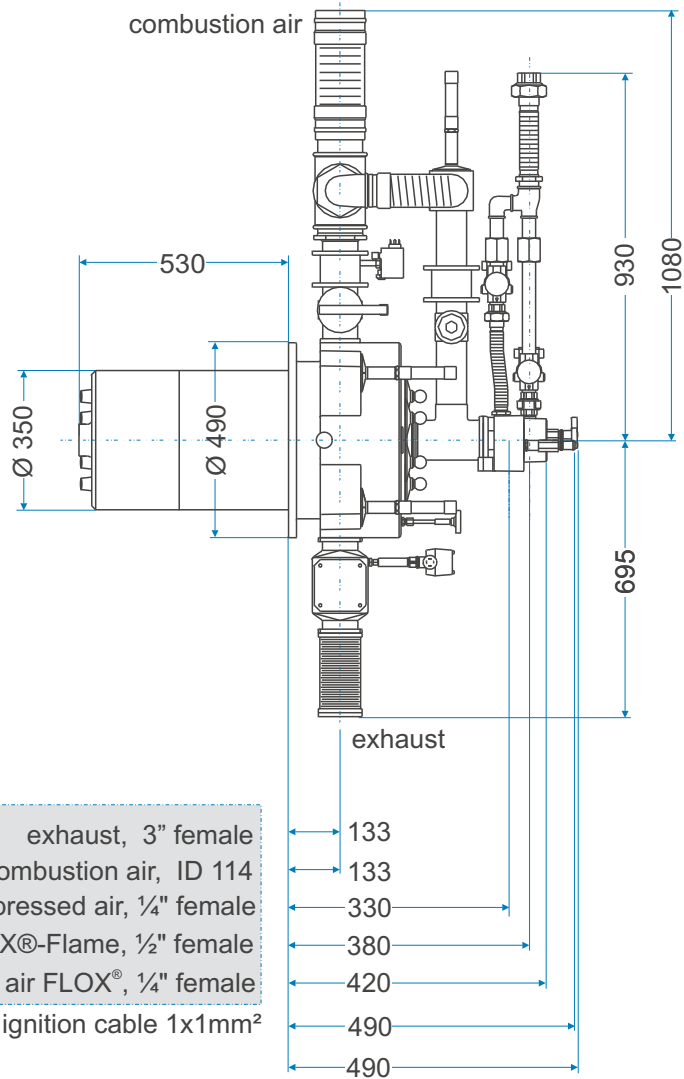

Regenerativ FLOX® - Flame Burner

8 borings Ø 24
pitch Ø 445

Media-connections	
	exhaust, 3" female
	combustion air, ID 114
	compressed air, 1/4" female
	gas FLOX®-Flame, 1/2" female
	purge air FLOX®, 1/4" female
	Connector for high voltage ignition cable 1x1mm ²