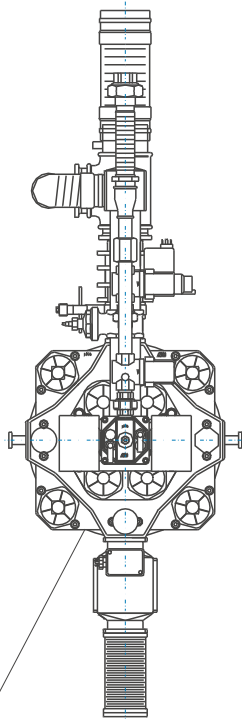

Regenerativ FLOX® - Flame Burner

8 borings Ø 24
pitch Ø 445

Media-connections	
	exhaust, 3" female
	combustion air, ID 114
	compressed air, 1/4" female
	gas FLOX®-Flame, 1/2" female
	purge air FLOX®, 1/4" female
	Connector for high voltage ignition cable 1x1mm ²